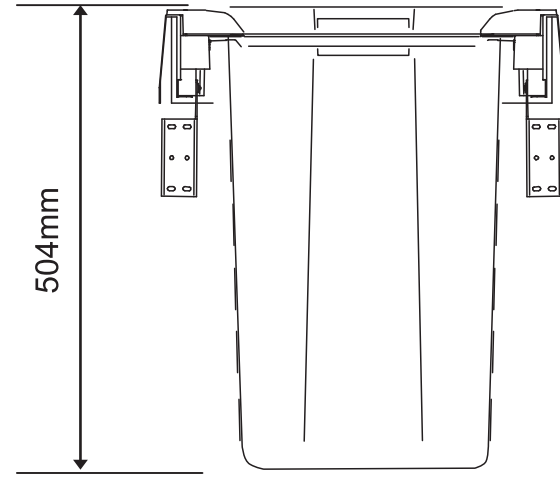

ART. LAB1561B50

DRILLING POSITION (Blum MERIVOBX®)