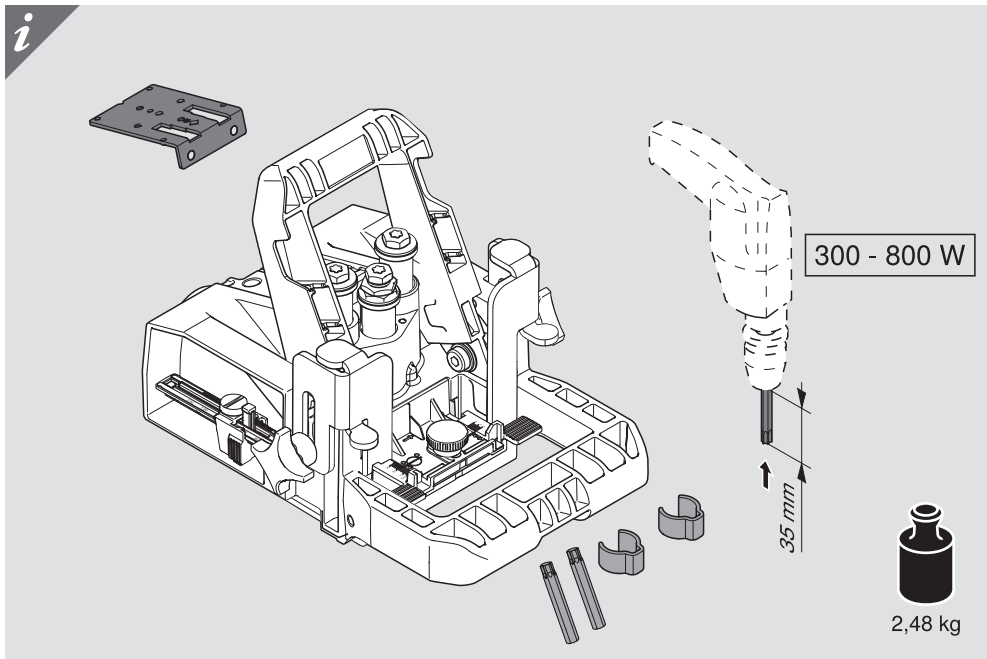

# ECODRILL

M31.1000.01

*i*

M31.ZB35.32BOHRER RE

M31.ZB08.32BOHRER RE

*i*

30 - 42 mm

44 - 46 mm