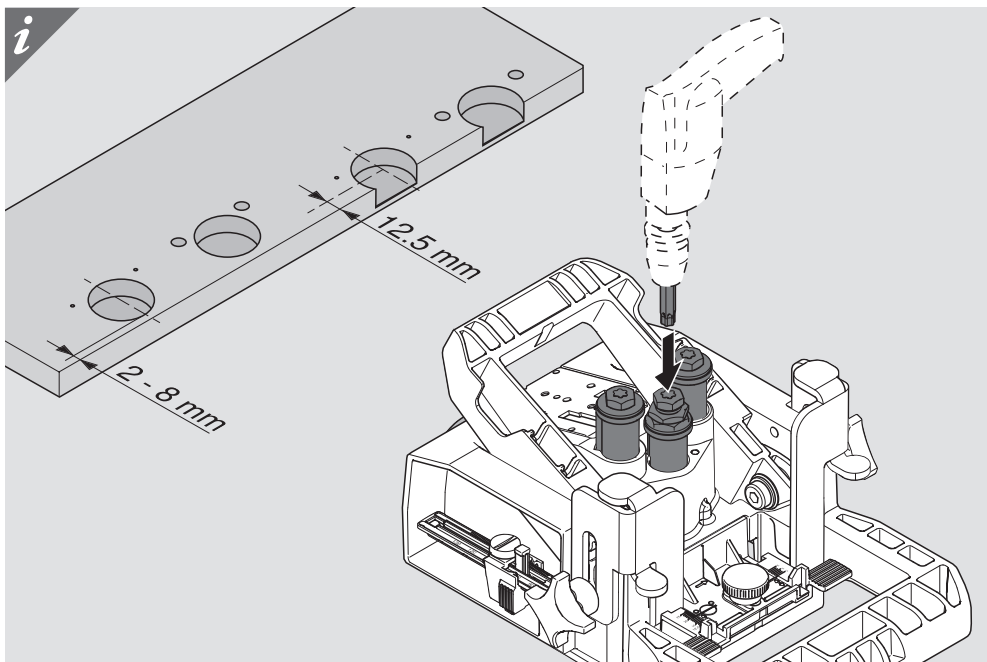

# ECODRILL

M31.1000.01

*i*

M31.ZB35.32BOHRER RE

M31.ZB08.32BOHRER RE

*i*

30 - 42 mm

44 - 46 mm