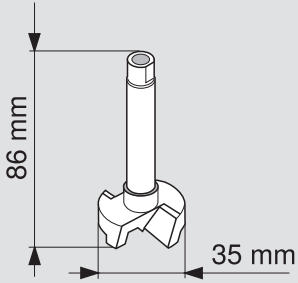

# ECODRILL

M31.1000.01

*i*

M31.ZB35.32BOHRER RE

M31.ZB08.32BOHRER RE

*i*

30 - 42 mm

44 - 46 mm