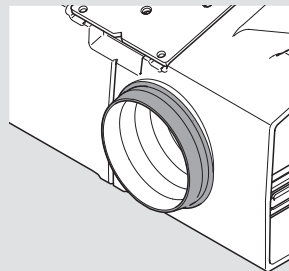

# ECODRILL

M31.1000.01

*i*

M31.ZB35.32BOHRER RE

M31.ZB08.32BOHRER RE

*i*

30 - 42 mm

44 - 46 mm