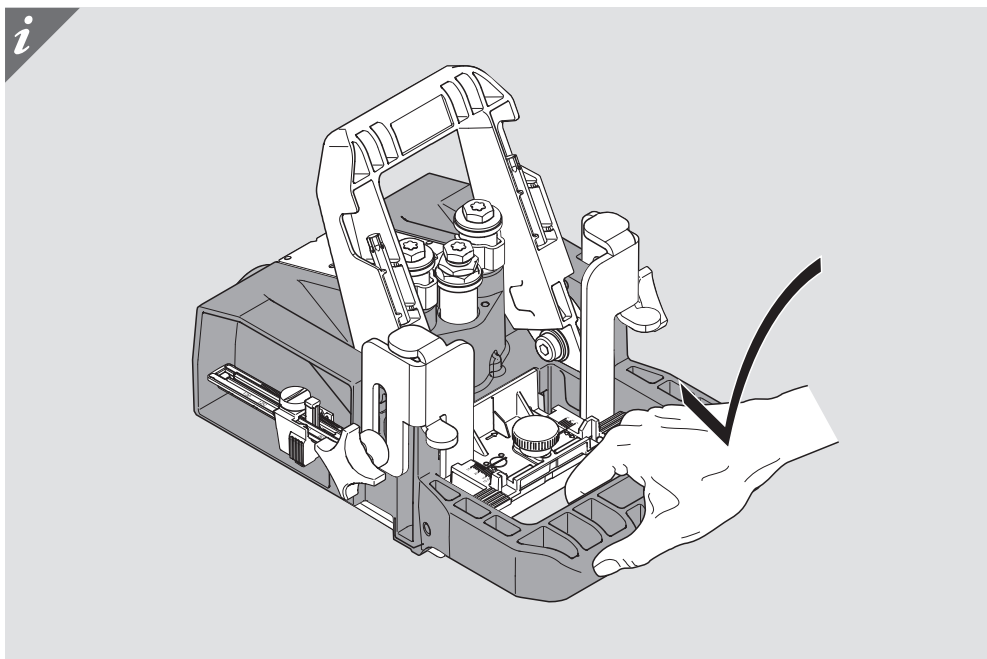

# ECODRILL

M31.1000.01

*i*

M31.ZB35.32BOHRER RE

M31.ZB08.32BOHRER RE

*i*

30 - 42 mm

44 - 46 mm