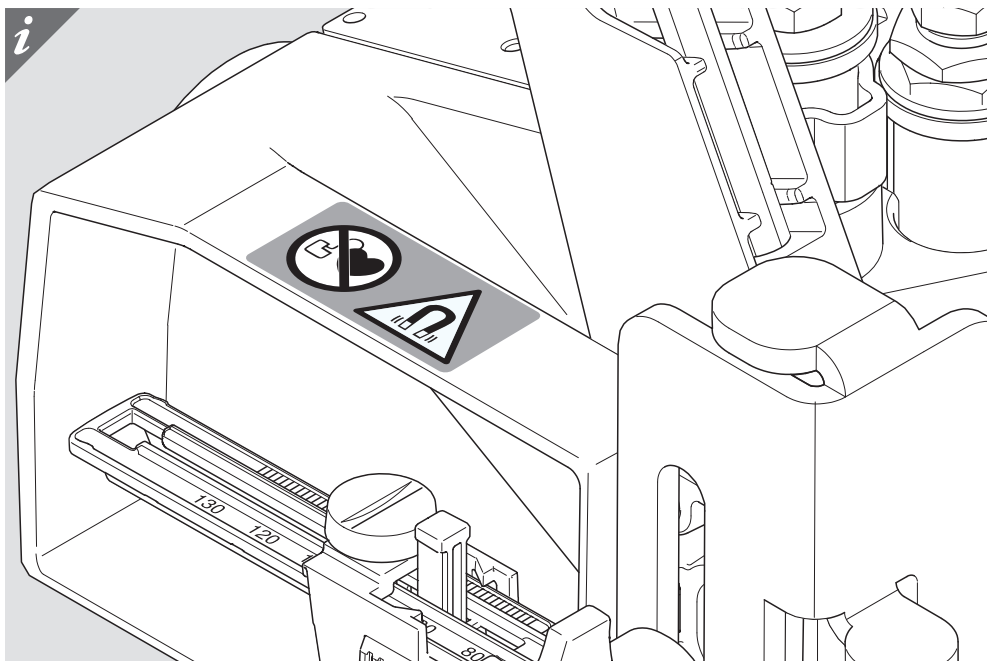

# ECODRILL

M31.1000.01

*i*

M31.ZB35.32BOHRER RE

M31.ZB08.32BOHRER RE

*i*

30 - 42 mm

44 - 46 mm