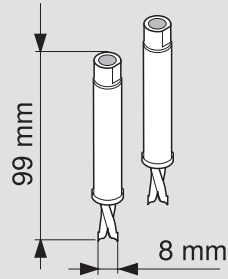

# ECODRILL

M31.1000.01

*i*

M31.ZB35.32BOHRER RE

M31.ZB08.32BOHRER RE

*i*

30 - 42 mm

44 - 46 mm