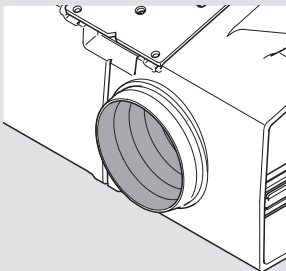

# ECODRILL

M31.1000.01

*i*

M31.ZB35.32BOHRER RE

M31.ZB08.32BOHRER RE

*i*

30 - 42 mm

44 - 46 mm