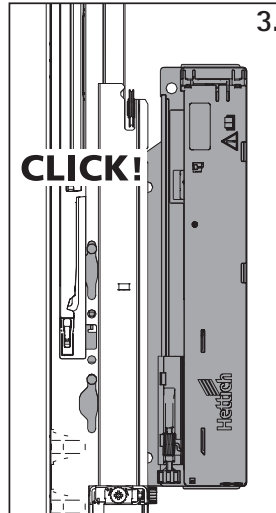

XXkg

PTO 10/20/40/70

PTO 10/20

PTO 40/70

1

2

| | |
|--------------|--------------|
| Actro YOU | Actro 5D |
| L = LB - 219 | L = LB - 223 |