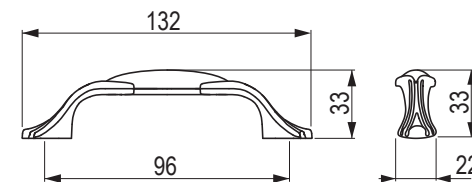

VINTAGE [Zamac]

08/23-14
360611