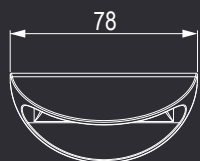

BELLA [Zamac]

07M

396163

396163 Tulip Bella
PerfectSense MDF U999 PM/ST9