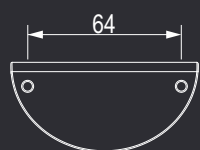

BELLA [Zamac]

07M

396163

396163 Tulip Bella
PerfectSense MDF U999 PM/ST9