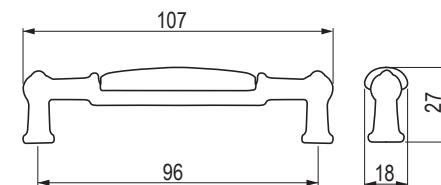

SARA [Zamac]

15/23-20	08/23-20	08/23-14
288823	309006	309007